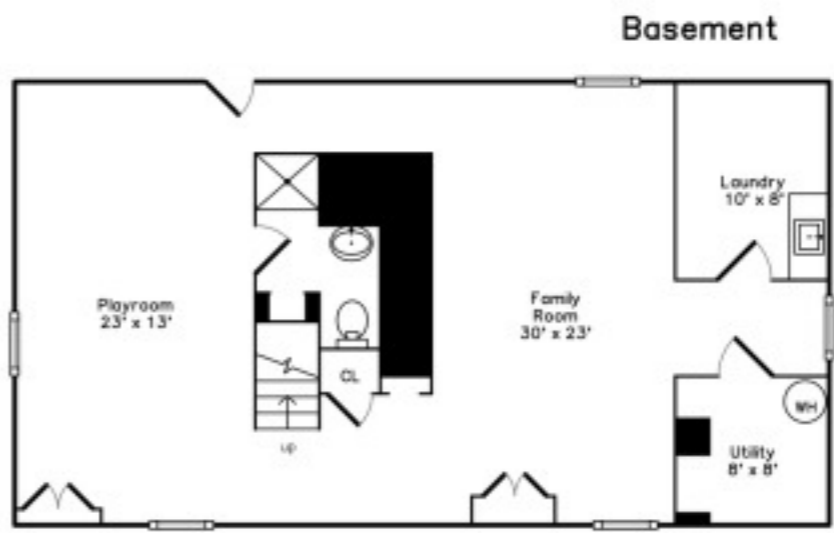

**15 Indian Hill Rd
Belmont, MA 02478**

Floor Plan by Vis-Home(C) 2016
Measurements may not be 100% accurate.
Floor plans are provided for convenience only.
Room sizes are not used to calculate area.

Bedroom
14' x 13'

WIC
10' x 7'

Master
Bedroom
22' x 14'

Bedroom
14' x 12'

CL

CL

CL

dn

up