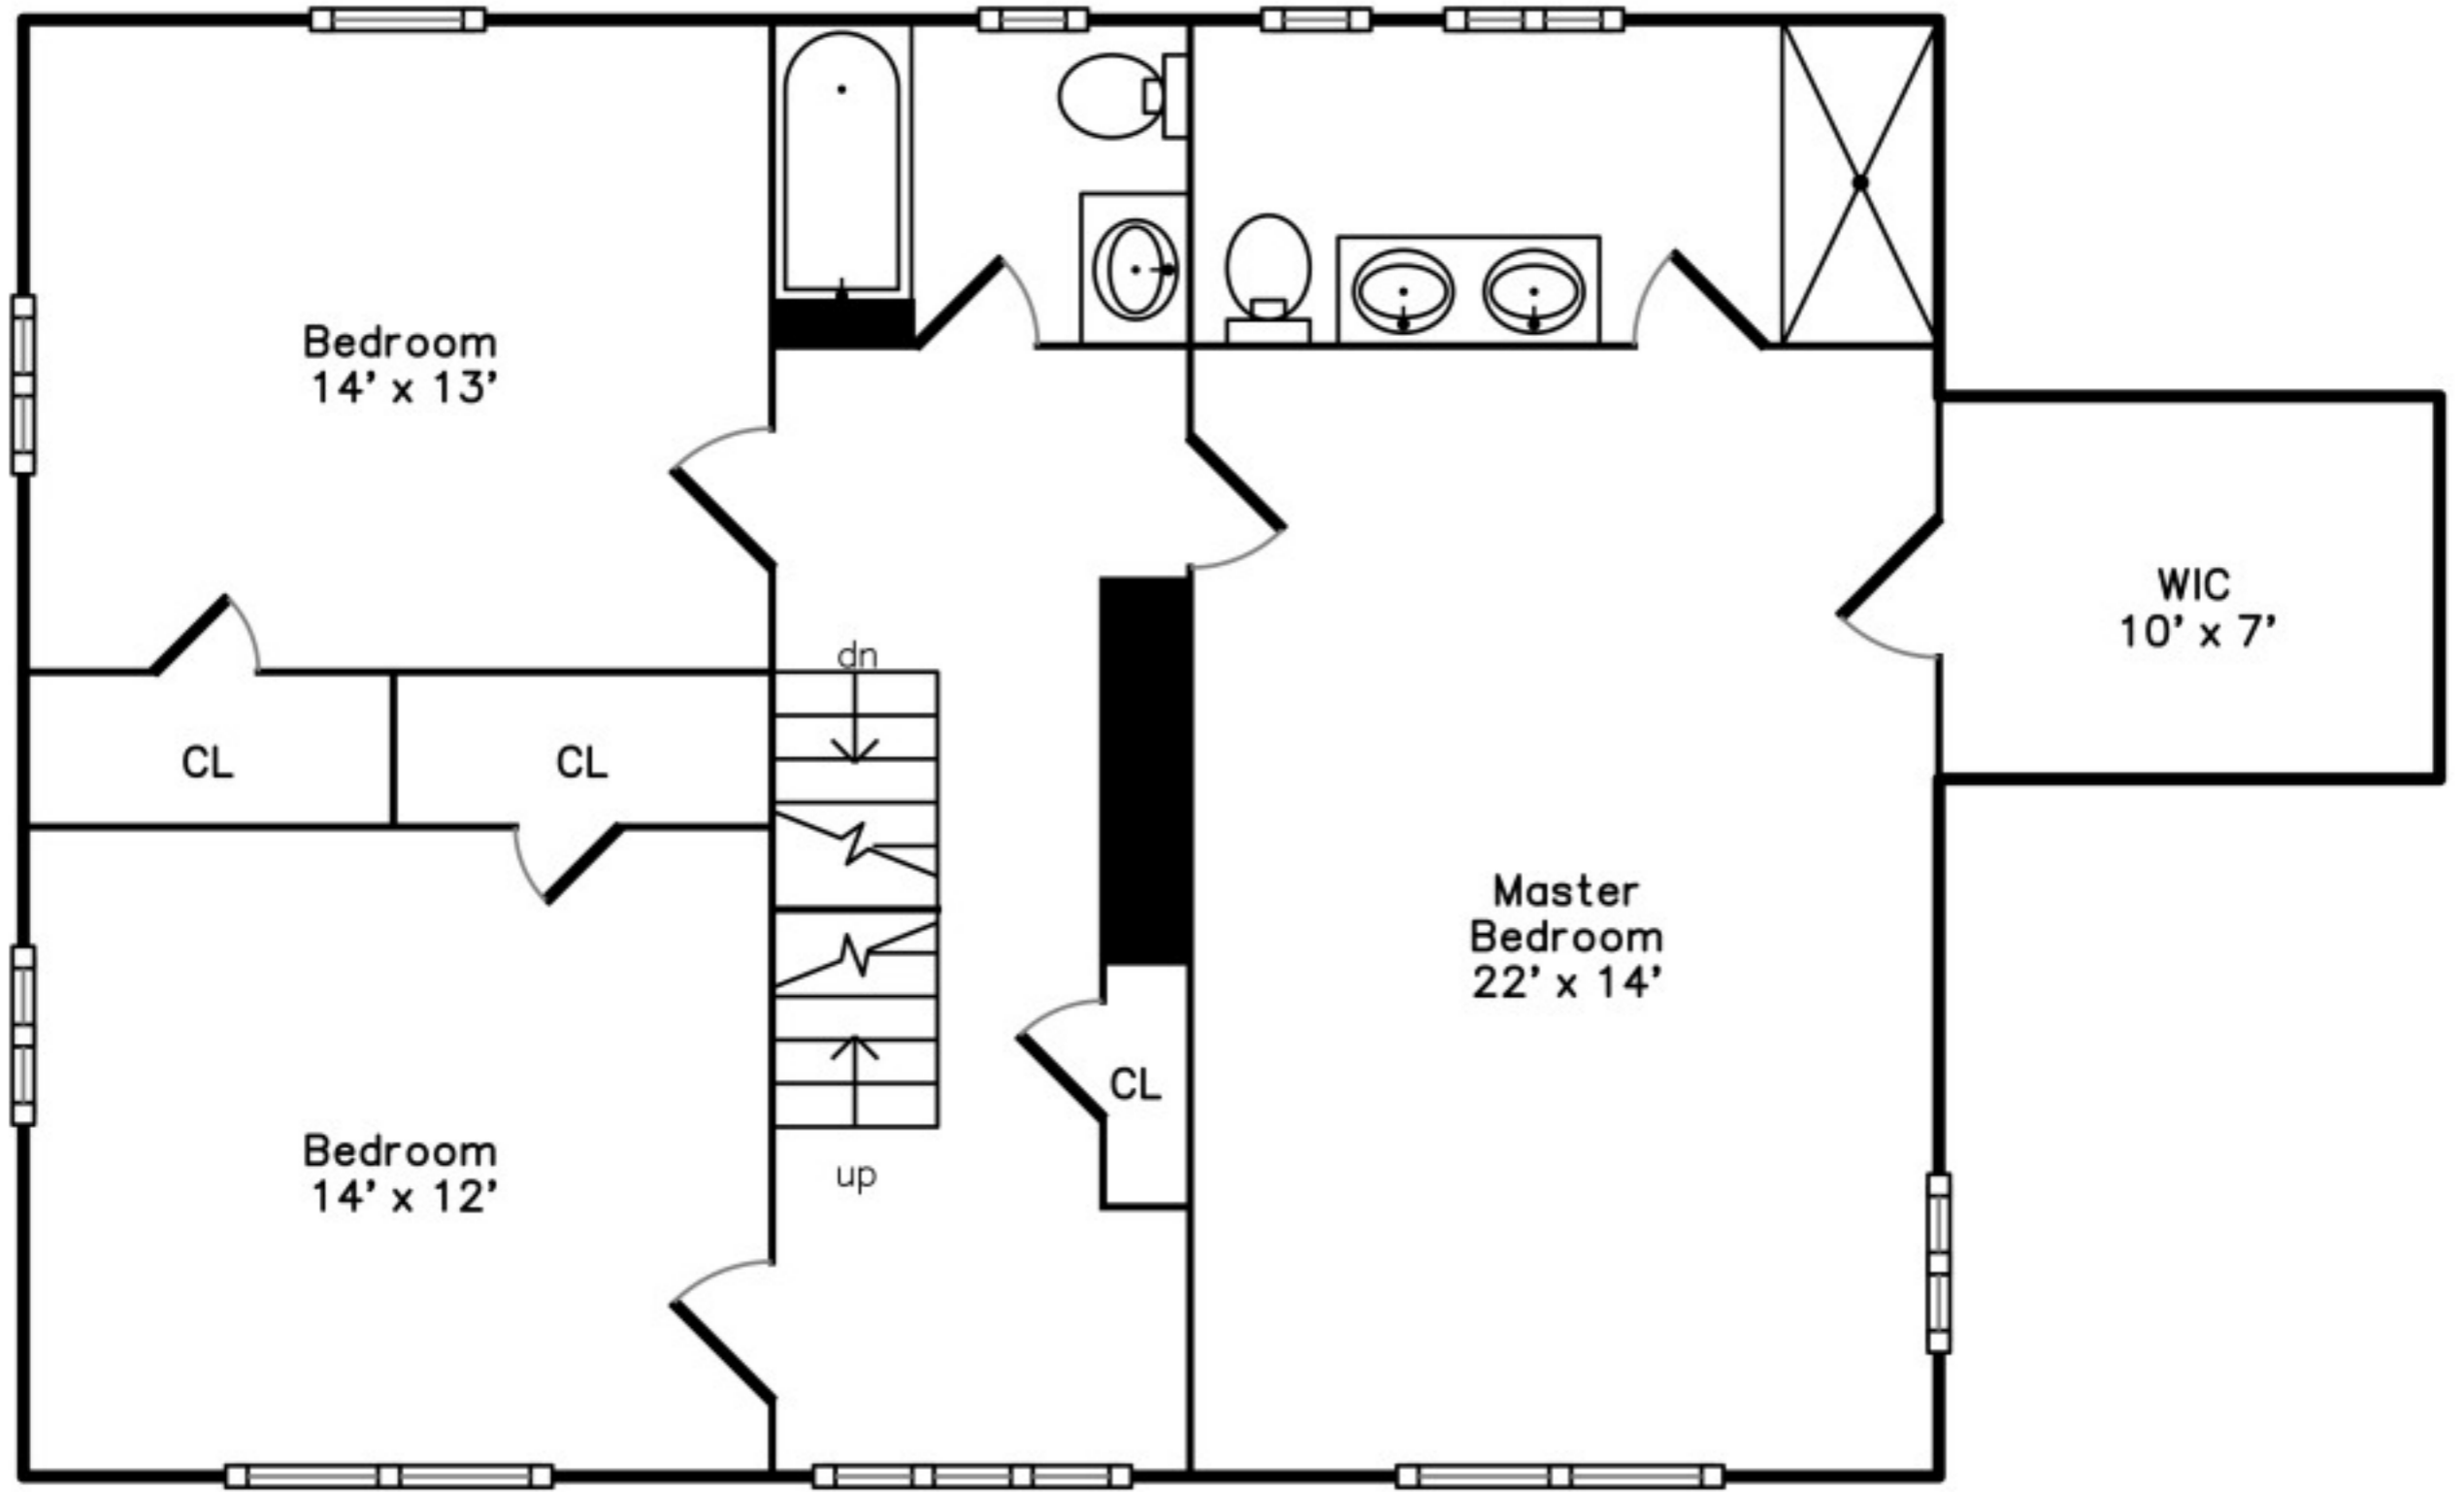

**15 Indian Hill Rd
Belmont, MA 02478**

Floor Plan by Vis-Home(C) 2016
Measurements may not be 100% accurate.
Floor plans are provided for convenience only.
Room sizes are not used to calculate area.

Bedroom
14' x 13'

WIC
10' x 7'

Master
Bedroom
22' x 14'

Bedroom
14' x 12'

CL

CL

CL

dn

up