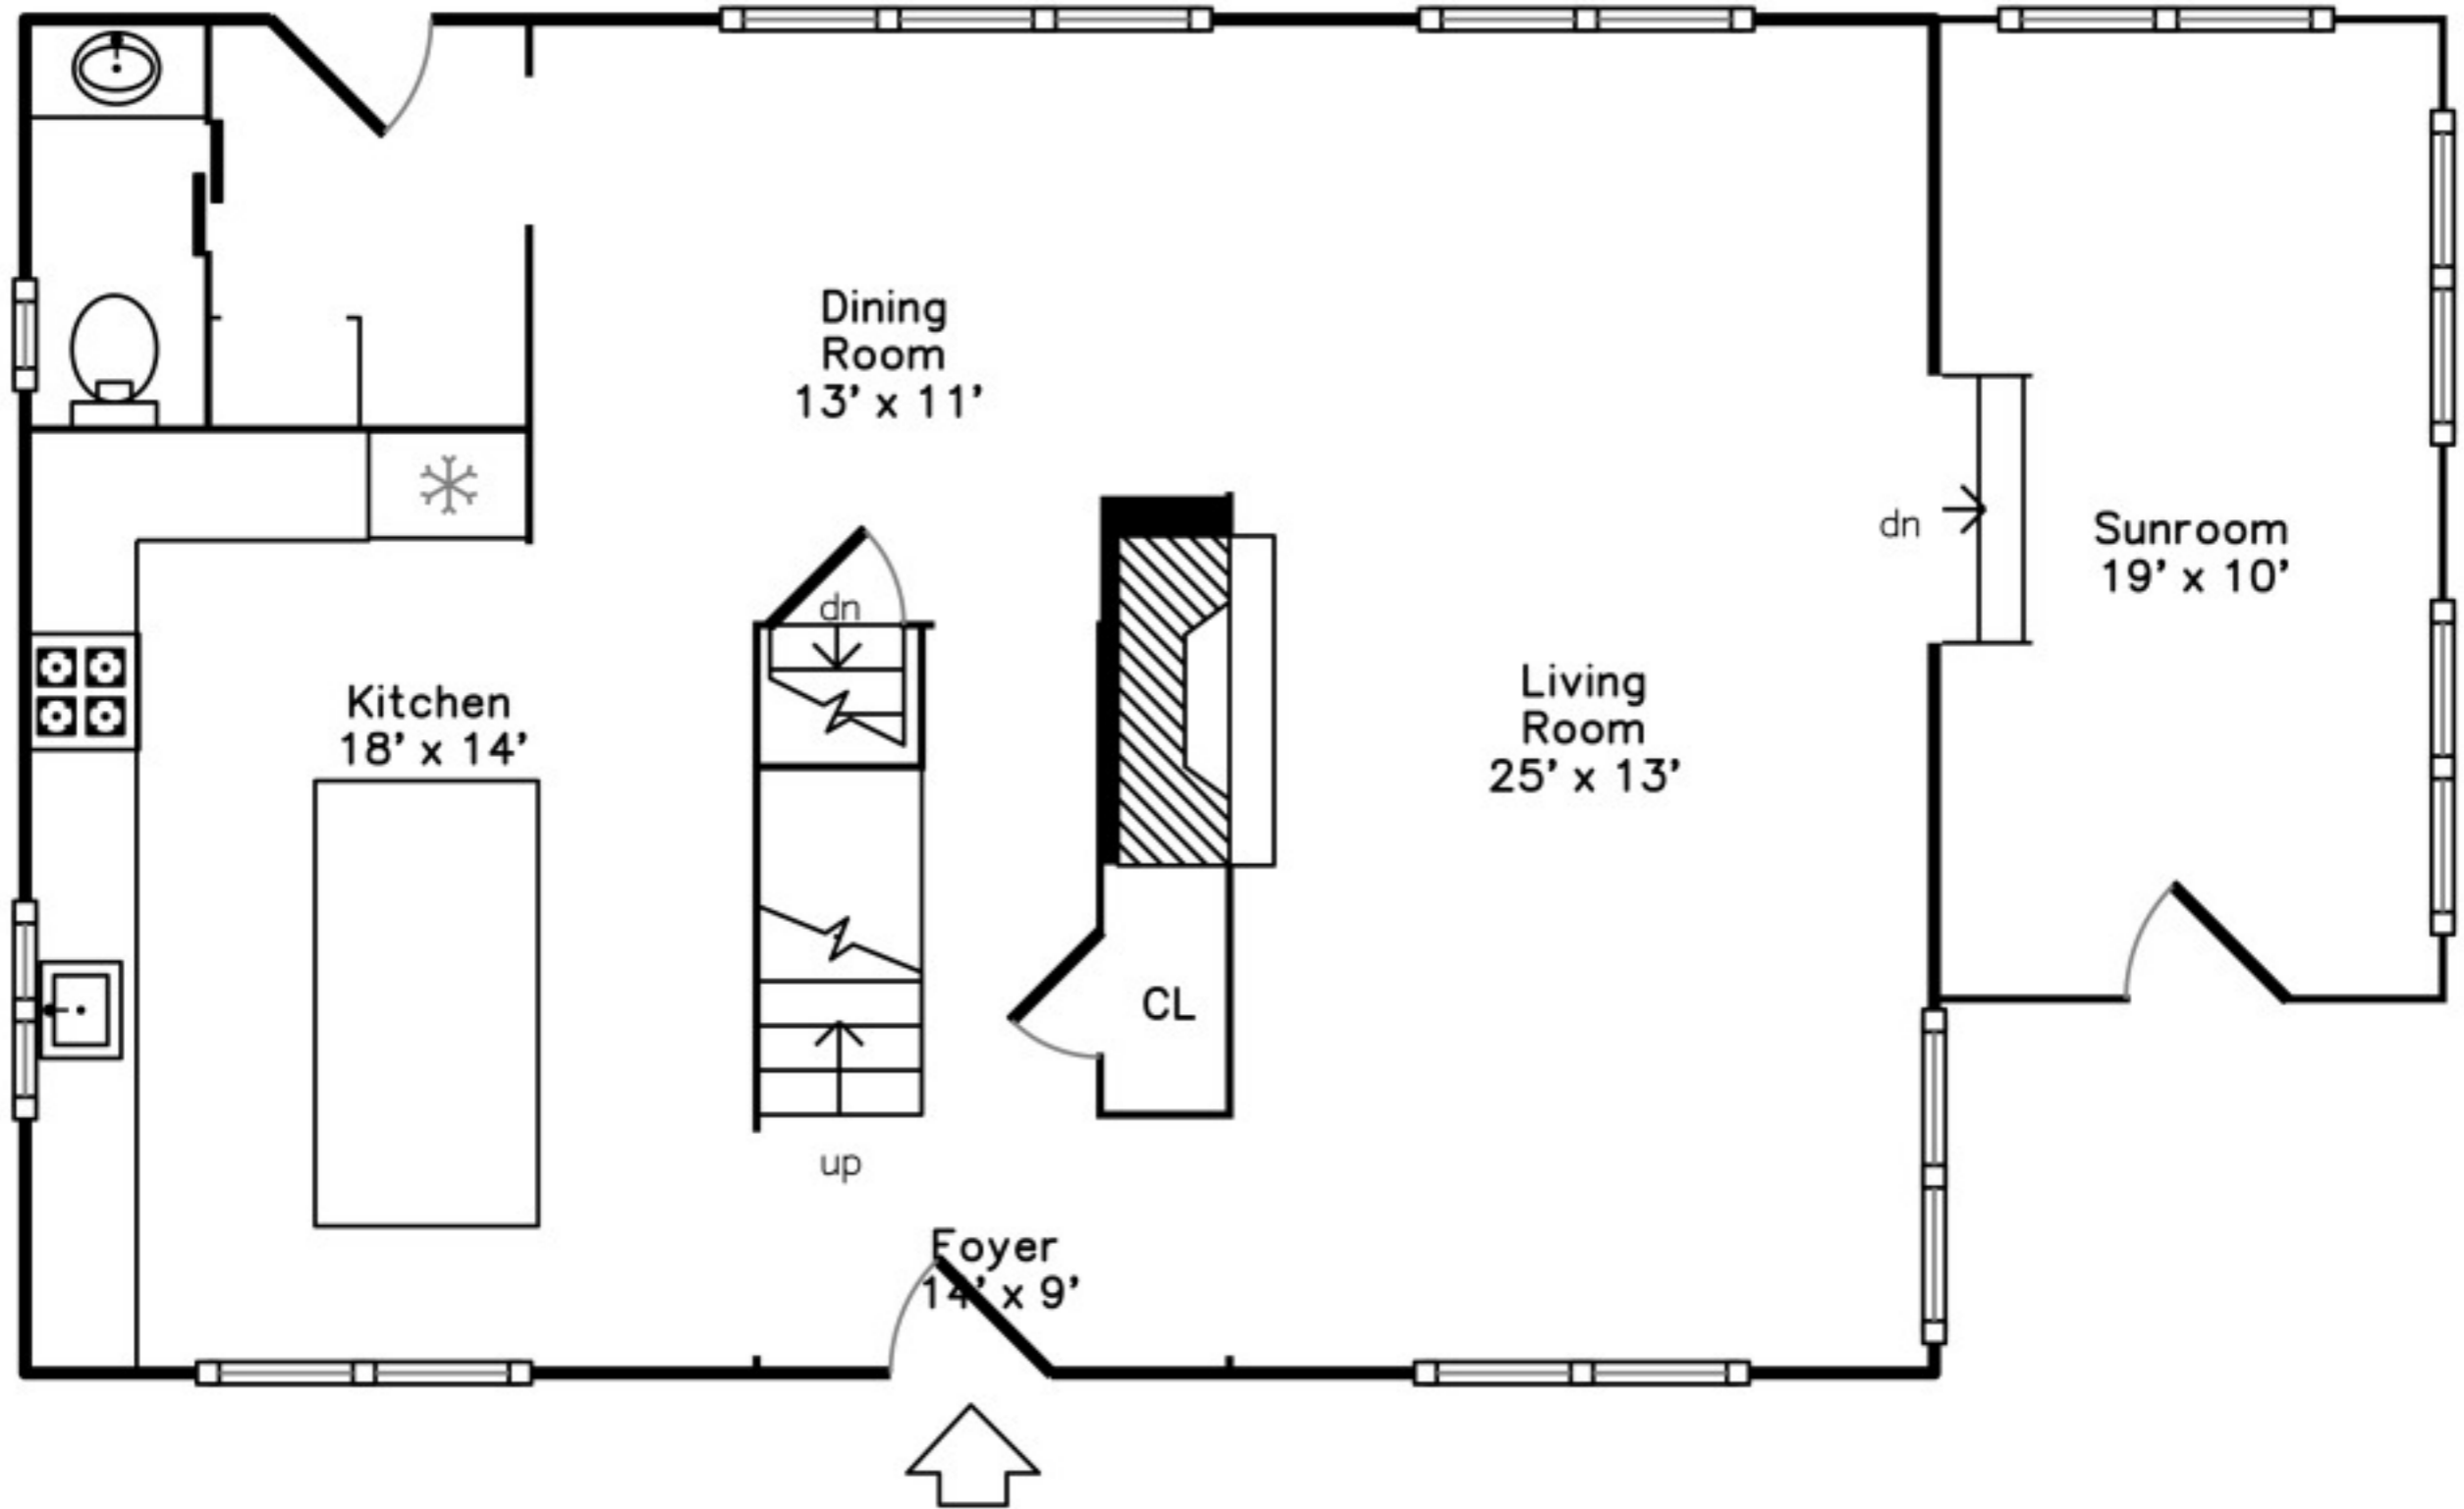

**15 Indian Hill Rd
Belmont, MA 02478**

Floor Plan by Vis-Home(C) 2016
Measurements may not be 100% accurate.
Floor plans are provided for convenience only.
Room sizes are not used to calculate area.

Bedroom
14' x 13'

WIC
10' x 7'

Master
Bedroom
22' x 14'

Bedroom
14' x 12'

CL

CL

CL

dn

up