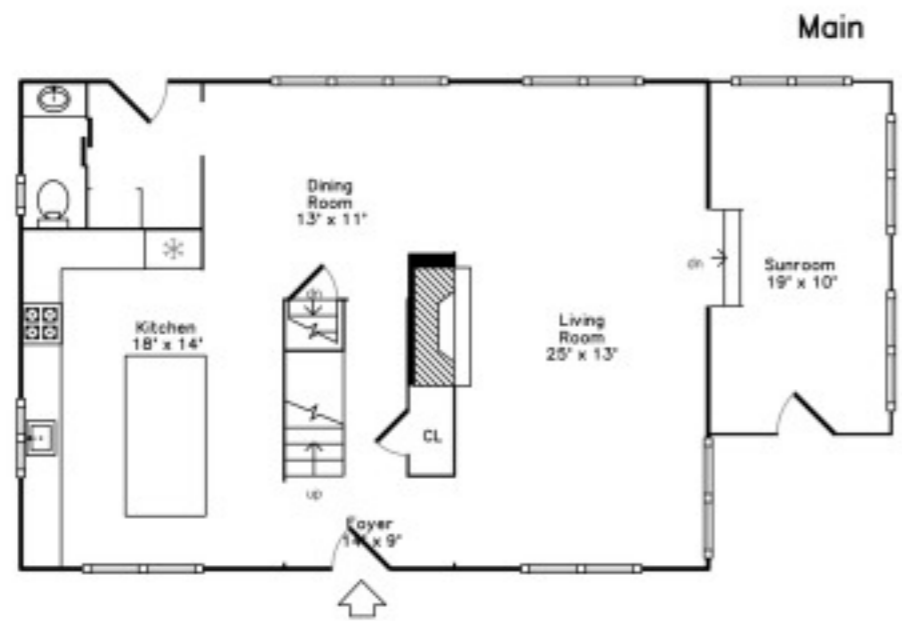

**15 Indian Hill Rd
Belmont, MA 02478**

Floor Plan by Vis-Home(C) 2016
Measurements may not be 100% accurate.
Floor plans are provided for convenience only.
Room sizes are not used to calculate area.

Bedroom
14' x 13'

WIC
10' x 7'

Master
Bedroom
22' x 14'

Bedroom
14' x 12'

CL

CL

CL

dn

up